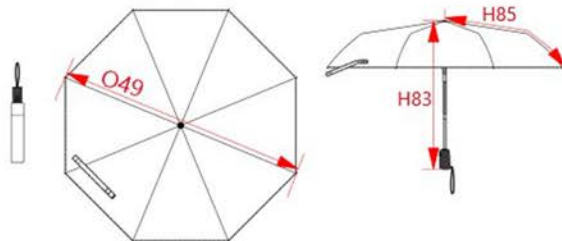

**Sizes:**

onesize

**Description:**

Nickel tips, aluminium frame and metal shaft, opens and closes automatically, shaft with safety runner, pongee-case, diameter 96cm

**Available colors:**

white

black

light grey

navy

MEASUREMENT						
Description	U					
O49 Diameter of the umbrella	96					
H83 Height of the umbrella's shaft	58					
H85 Length of the umbrella's ribs	53					