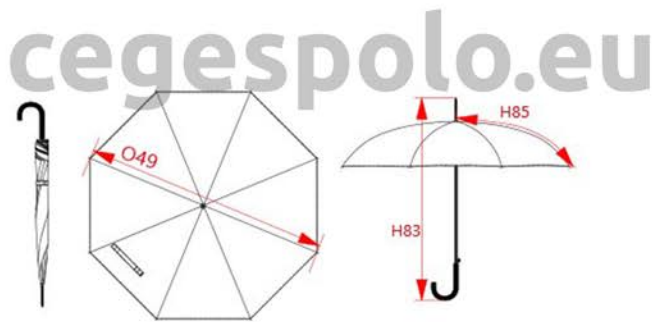

ki.mood

 cegespolo.eu

Kimood | KI2021

Automatic Umbrella

**Article no.:**

19.2021

**Material:**

210T polyester

**Sizes:**

onesize

**Description:**

10mm thick metal shaft in black, J-handle made of plastic, nickel tips, opens automatically, diameter 105cm

**Available colors:**

MEASUREMENT						
Description	U					
O49 Diameter of the umbrella	105					
H83 Height of the umbrella's shaft	87					
H85 Length of the umbrella's ribs	59,50					