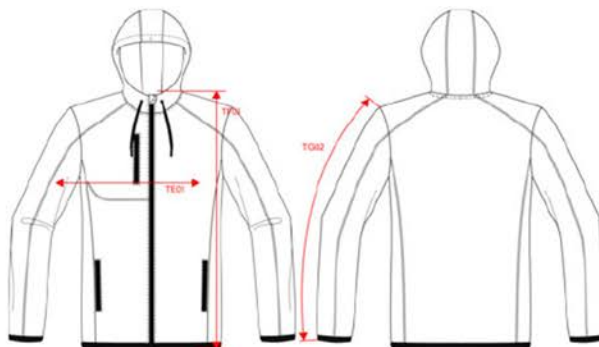

Kariban ProAct | PA 365

Men's Melange Knitted Hooded Fleece Jacket

**Article no.:**

20.P365

**Material:**

345g/m<sup>2</sup>, 100% polyester, hood lining: 100% cotton, single jersey

**Sizes:**

S - 4XL

**Description:**

Hood inside and cord in contrasting color, cuffs and hem in contrasting bias tape, breast pocket, 2 side pockets with zip, cover seam on the inserts, zips in contrasting color, brushed inside, 40° washable, not suitable for tumble drying, do not dry clean

**Available colors:**

**Dimensions (cm)**

Measurements in cm	S	M	L	XL	XXL	3XL	4XL
TE01 - 1/2 chest width at 1.5cm below armhole	51.00	54.00	57.00	60.00	63.00	66.00	69.00
TF03 - Front total height from HSP	69.00	71.00	73.00	75.00	77.00	79.00	81.00
TF09 - Side height	42.00	43.25	44.50	45.75	47.00	48.25	49.50
TG02 - Long sleeve length	65.00	66.50	68.00	69.50	71.00	72.50	74.00