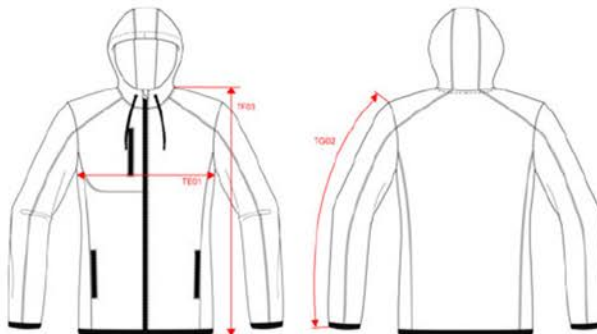

Kariban ProAct | PA 366

Ladies' Melange Knitted Hooded Fleece Jacket

Article no.:

20.P366

Material:

345g/m², 100% polyester, hood lining: 100% cotton, single jersey

Sizes:

XS – 3XL

Description:

Hood inside and cord in contrasting color, cuffs and hem in contrasting bias tape, breast pocket, 2 side pockets with zip, cover seam on the inserts, zips in contrasting color, brushed inside, 40° washable, not suitable for tumble drying, do not dry clean

Available colors:

Dimensions (cm)

Measurements in cm	XS	S	M	L	XL	XXL	3XL
TE01 - 1/2 chest width at 1.5cm below armhole	44.00	47.00	50.00	53.00	56.00	59.00	62.00
TF03 - Front total height from HSP	61.50	63.50	65.50	67.50	69.50	71.50	73.50
TF09 - Side height	38.25	39.50	40.75	42.00	43.25	44.50	45.75
TG02 - Long sleeve length	61.50	62.50	63.50	64.50	65.50	66.50	67.50