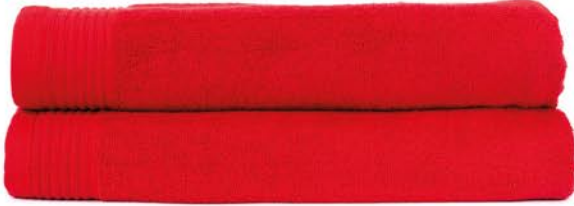

BEACH TOWEL 100 x 180 cmT1-100 | Grammage: 450 gr/m² | Made of 100% terry cotton**Product Description**

- This item is available in 28 colours
- Combed cotton, which ensures long-lasting softness and high absorption
- Washable up to 60 degrees
- Finished with a luxurious hem
- Convenient hanging loop at the end of the beach towel

Features & washing instructions:**Available colours:**